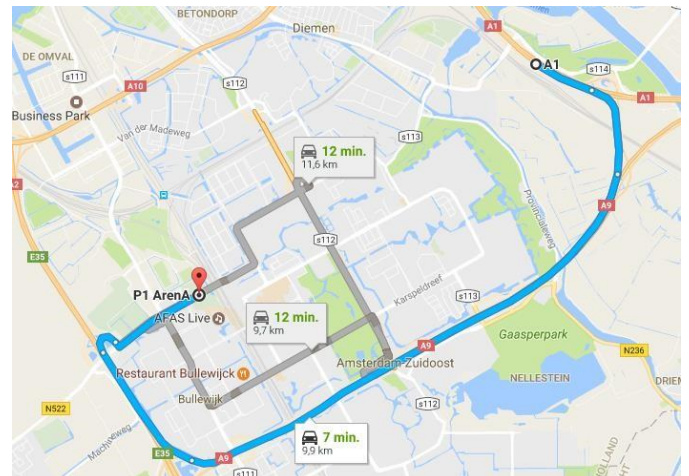

Travel directions Johan Cruijff Boulevard, Amsterdam

Johan Cruijff Boulevard 83-95, Amsterdam (P1 Arena) Car: Direction A2

- Take the A2
- Take exit 1 Duivendrecht/Ouderkerk at the Amstel
- Turn left onto Burgemeester Stramanweg
- Keep left
- You are now driving straight to the Arena and just before the Arena you see at your right-hand exit to P1 where you can drive into the parking garage.
- When you have parked your car, take the exit towards shops/offices (South).
- Walk around the building which you see on your left hand. Immediately on the corner you see the entrance: Offices 83-95 (left of the Decathlon(shop))

Johan Cruijff Boulevard 83 - 95
1101 DM Amsterdam-Zuidoost

Johan Cruijff Boulevard 83-95, Amsterdam (P1 ArenA) Car: Direction A1

- Take the A9
- Follow the A9 to node A2 and head towards Amsterdam/Zaanstad
- Take exit 1 Duivendrecht/Ouderkerk at the Amstel
- Turn left onto Burgemeester Stramanweg
- Keep left
- You are now driving straight to the Arena and just before the Arena you see at your right-hand exit to P1 where you can drive into the parking garage.
- When you have parked your car, take the exit towards shops/offices (South).
- Walk around the building which you see on your left hand. Immediately on the corner you see the entrance: Offices 83-95 (left of the Decathlon(shop))

Johan Cruijff Boulevard 83-95
1101 DM Amsterdam-Zuidoost

Johan Cruijff Boulevard 83-95, Amsterdam (P6 Uitgaansdriehoek) Auto:

Direction A2

- Take the A2
- Take exit 1 Duivendrecht/Ouderkerk at the Amstel
- Turn left to Burgemeester Stramanweg
- Keep right
- Turn right to Holterbergweg and keep on the left, then you will see the traffic sign where P6 is on
- Turn left to De Entree
- Turn right to the Haaksbergweg
- Turn left to De Corridor
- The parking garage is on your left
- When you have parked your car, take the exit towards the front of the Amsterdam Bijlmer ArenA station
- From there you can follow the route indicated below (4 min). (Left of the Decathlon (shop))