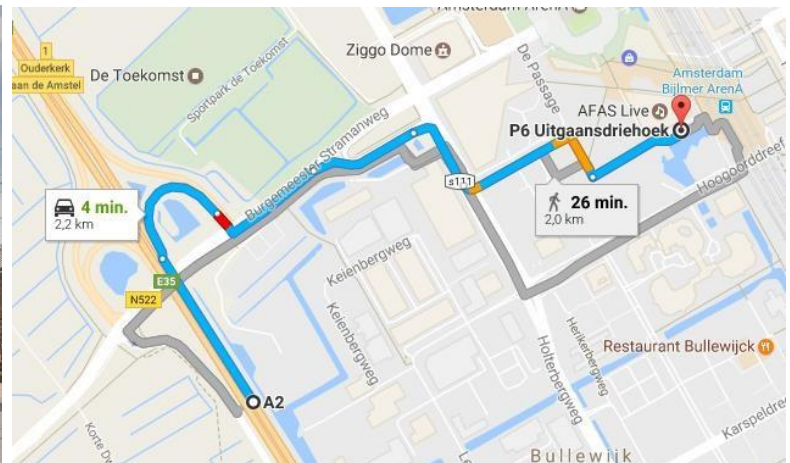

Johan Cruijff Boulevard 83-95
1101 DM Amsterdam-Zuidoost

Johan Cruijff Boulevard 83-95, Amsterdam (P6 Uitgaansdriehoek) Auto:

Direction A2

- Take the A2
- Take exit 1 Duivendrecht/Ouderkerk at the Amstel
- Turn left to Burgemeester Stramanweg
- Keep right
- Turn right to Holterbergweg and keep on the left, then you will see the traffic sign where P6 is on
- Turn left to De Entree
- Turn right to the Haaksbergweg
- Turn left to De Corridor
- The parking garage is on your left
- When you have parked your car, take the exit towards the front of the Amsterdam Bijlmer ArenA station
- From there you can follow the route indicated below (4 min). (Left of the Decathlon (shop))

Johan Cruijff Boulevard 83-95
1101 DM Amsterdam-Zuidoost

Johan Cruijff Boulevard 83-95, Amsterdam (P6 Uitgaansdriehoek) Auto: Direction A1

- Take the A9
- Follow the A9 to node A2 and head towards Amsterdam/Zaanstad
- Take exit 1 Duivendrecht/Ouderkerk at the Amstel
- Turn left to Burgemeester Stramanweg
- Keep right
- Turn right to Holterbergweg and keep on the left, then you will see the traffic sign where P6 is on
- Turn left to De Entree
- Turn right to the Haaksbergweg
- Turn left to De Corridor
- The parking garage is on your left
- When you have parked your car, take the exit towards the front of the Amsterdam Bijlmer ArenaA station
- From there you can follow the route indicated below (4 min). (Left of the Decathlon (shop))