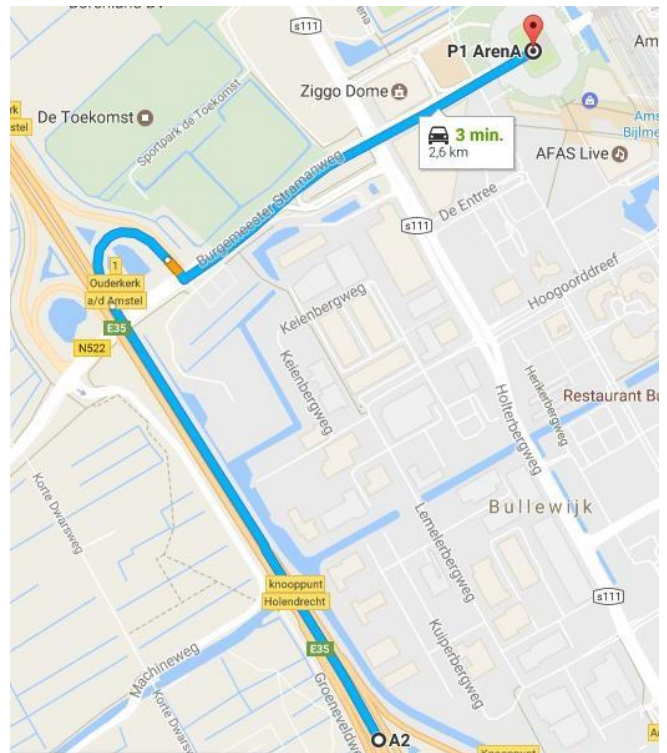

* In this document you will find the directions (car), to the parking garages P1 and P6 located near our location. From there we will guide you to our location. You can also find underneath this document a walking route from the station to our location.

Travel directions Johan Cruijff Boulevard, Amsterdam

Johan Cruijff Boulevard 83-95, Amsterdam (P1 Arena) Car: Direction A2

- Take the A2
- Take exit 1 Duivendrecht/Ouderkerk at the Amstel
- Turn left onto Burgemeester Stramanweg
- Keep left
- You are now driving straight to the Arena and just before the Arena you see at your right-hand exit to P1 where you can drive into the parking garage.
- When you have parked your car, take the exit towards shops/offices (South).
- Walk around the building which you see on your left hand. Immediately on the corner you see the entrance: Offices 83-95 (left of the Decathlon(shop))

Johan Cruijff Boulevard 83 - 95
1101 DM Amsterdam-Zuidoost

Johan Cruijff Boulevard 83-95, Amsterdam (P1 ArenA) Car: Direction A1

- Take the A9
- Follow the A9 to node A2 and head towards Amsterdam/Zaanstad
- Take exit 1 Duivendrecht/Ouderkerk at the Amstel
- Turn left onto Burgemeester Stramanweg
- Keep left
- You are now driving straight to the Arena and just before the Arena you see at your right-hand exit to P1 where you can drive into the parking garage.
- When you have parked your car, take the exit towards shops/offices (South).
- Walk around the building which you see on your left hand. Immediately on the corner you see the entrance: Offices 83-95 (left of the Decathlon(shop))