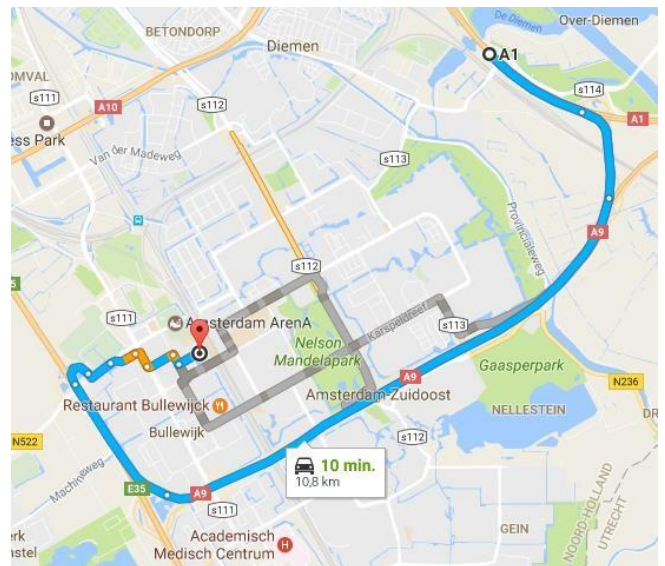

Johan Cruijff Boulevard 83-95, Amsterdam (P6 Uitgaansdriehoek) Auto: Direction A1

- Take the A9
- Follow the A9 to node A2 and head towards Amsterdam/Zaanstad
- Take exit 1 Duivendrecht/Ouderkerk at the Amstel
- Turn left to Burgemeester Stramanweg
- Keep right
- Turn right to Holterbergweg and keep on the left, then you will see the traffic sign where P6 is on
- Turn left to De Entree
- Turn right to the Haaksbergweg
- Turn left to De Corridor
- The parking garage is on your left
- When you have parked your car, take the exit towards the front of the Amsterdam Bijlmer ArenaA station
- From there you can follow the route indicated below (4 min). (Left of the Decathlon (shop))

Johan Cruijff Boulevard 83-95
1101 DM Amsterdam-Zuidoost

Walking route