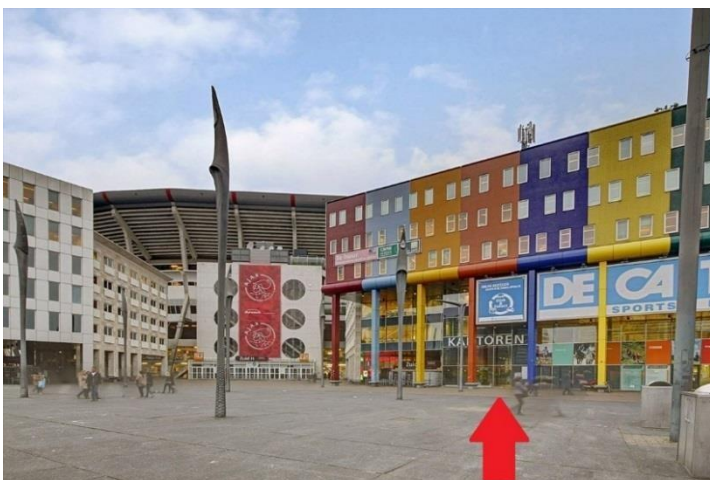

Travel directions Johan Cruijff Boulevard, Amsterdam

Johan Cruijff Boulevard 83-95, Amsterdam (P1 Arena) Car: Direction A2

- Take the A2
- Take exit 1 Duivendrecht/Ouderkerk at the Amstel
- Turn left onto Burgemeester Stramanweg
- Keep left
- You are now driving straight to the Arena and just before the Arena you see at your right-hand exit to P1 where you can drive into the parking garage.
- When you have parked your car, take the exit towards shops/offices (South).
- Walk around the building which you see on your left hand. Immediately on the corner you see the entrance: Offices 83-95 (left of the Decathlon(shop))

Johan Cruijff Boulevard 83 - 95
1101 DM Amsterdam-Zuidoost

Johan Cruijff Boulevard 83-95, Amsterdam (P1 ArenA) Car: Direction A1

- Take the A9
- Follow the A9 to node A2 and head towards Amsterdam/Zaanstad
- Take exit 1 Duivendrecht/Ouderkerk at the Amstel
- Turn left onto Burgemeester Stramanweg
- Keep left
- You are now driving straight to the Arena and just before the Arena you see at your right-hand exit to P1 where you can drive into the parking garage.
- When you have parked your car, take the exit towards shops/offices (South).
- Walk around the building which you see on your left hand. Immediately on the corner you see the entrance: Offices 83-95 (left of the Decathlon(shop))

Johan Cruijff Boulevard 83-95
1101 DM Amsterdam-Zuidoost

Johan Cruijff Boulevard 83-95, Amsterdam (P6 Uitgaansdriehoek) Auto:

Direction A2

- Take the A2
- Take exit 1 Duivendrecht/Ouderkerk at the Amstel
- Turn left to Burgemeester Stramanweg
- Keep right
- Turn right to Holterbergweg and keep on the left, then you will see the traffic sign where P6 is on
- Turn left to De Entree
- Turn right to the Haaksbergweg
- Turn left to De Corridor
- The parking garage is on your left
- When you have parked your car, take the exit towards the front of the Amsterdam Bijlmer ArenA station
- From there you can follow the route indicated below (4 min). (Left of the Decathlon (shop))